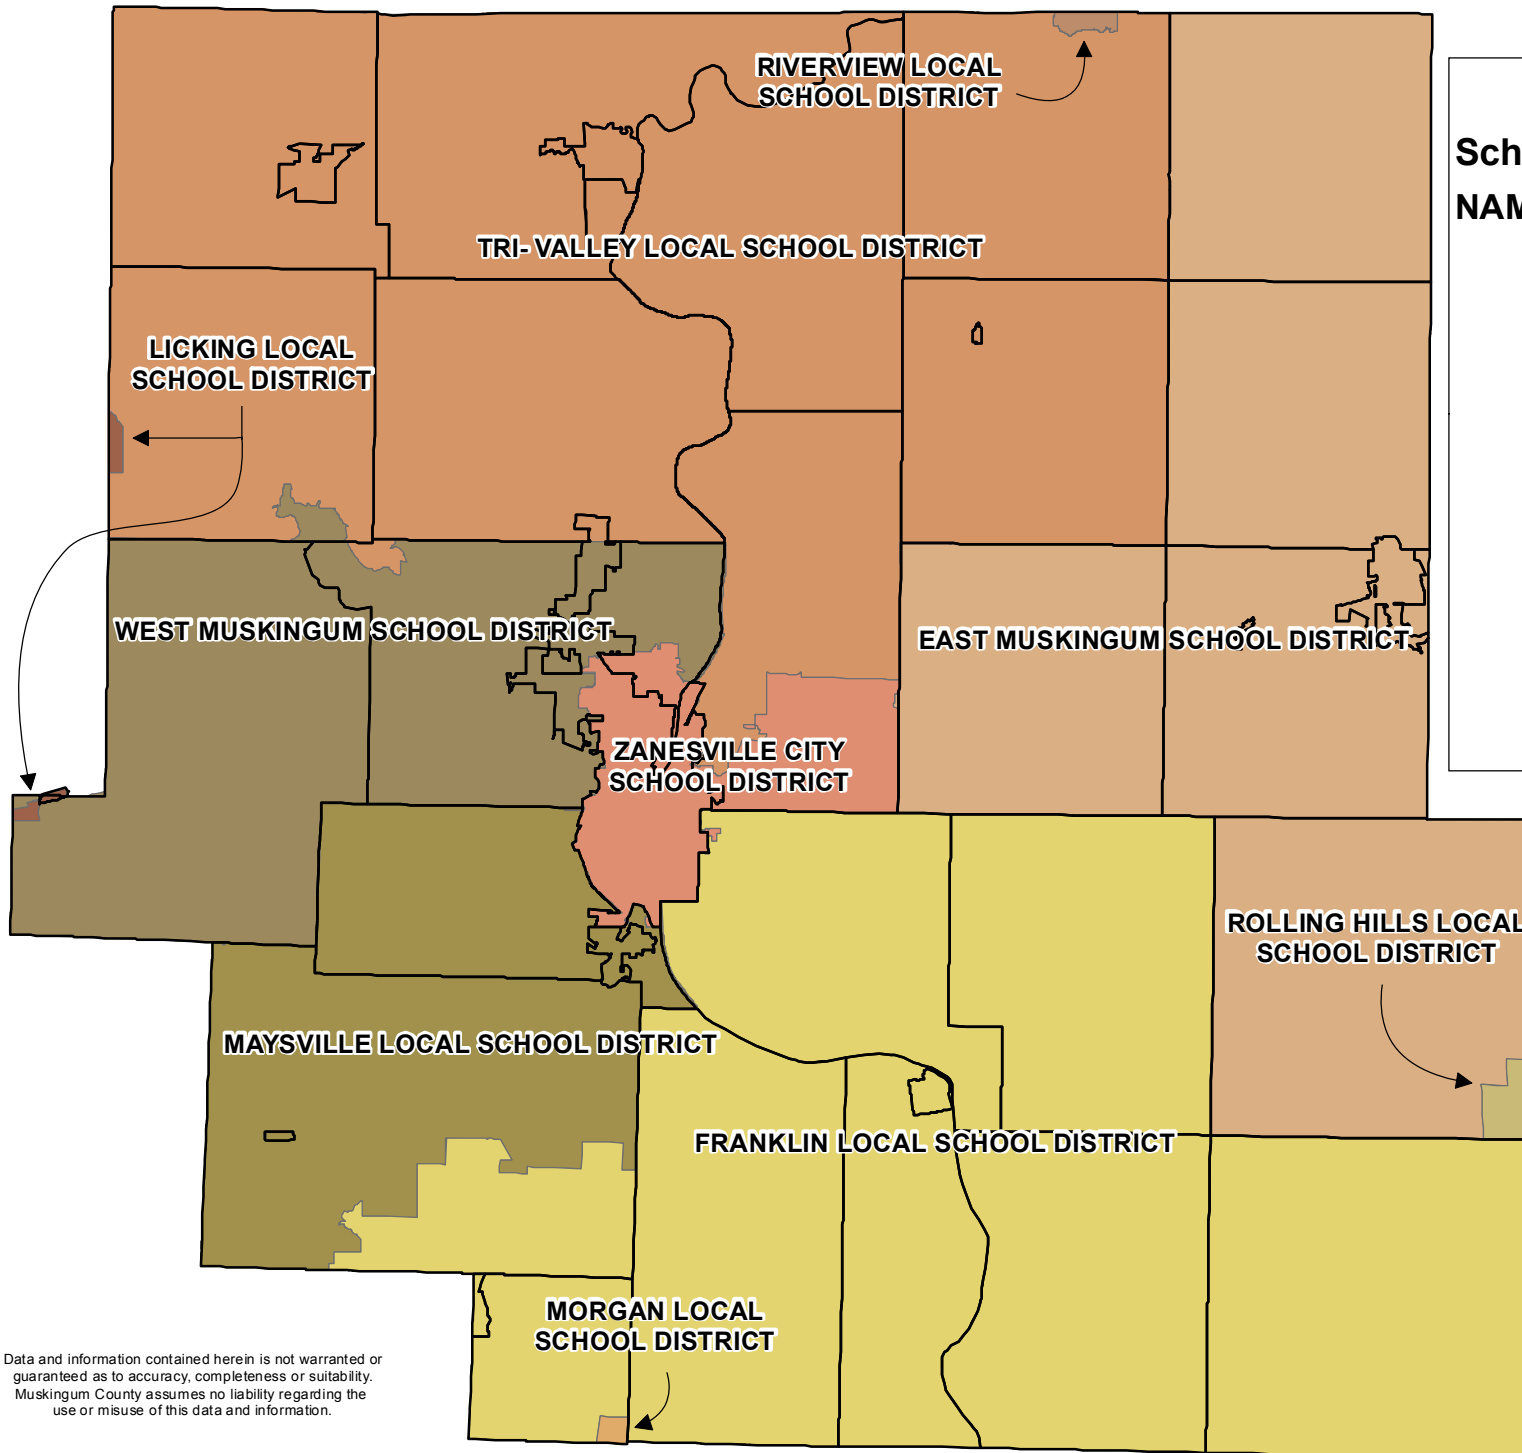

School Districts of Muskingum County

Legend

School Districts

NAME	
EAST MUSKINGUM	
FRANKLIN LOCAL	
LICKING	
MAYSVILLE	
MORGAN	
RIVERVIEW	
ROLLING HILLS	
TRI-VALLEY	
WEST MUSKINGUM	
ZANESVILLE	

Data and information contained herein is not warranted or guaranteed as to accuracy, completeness or suitability. Muskingum County assumes no liability regarding the use or misuse of this data and information.

Muskingum County Auditor
Debra J. Nye
 Geographic Information Systems Department
 401 Main Street, Zanesville, Ohio 43701