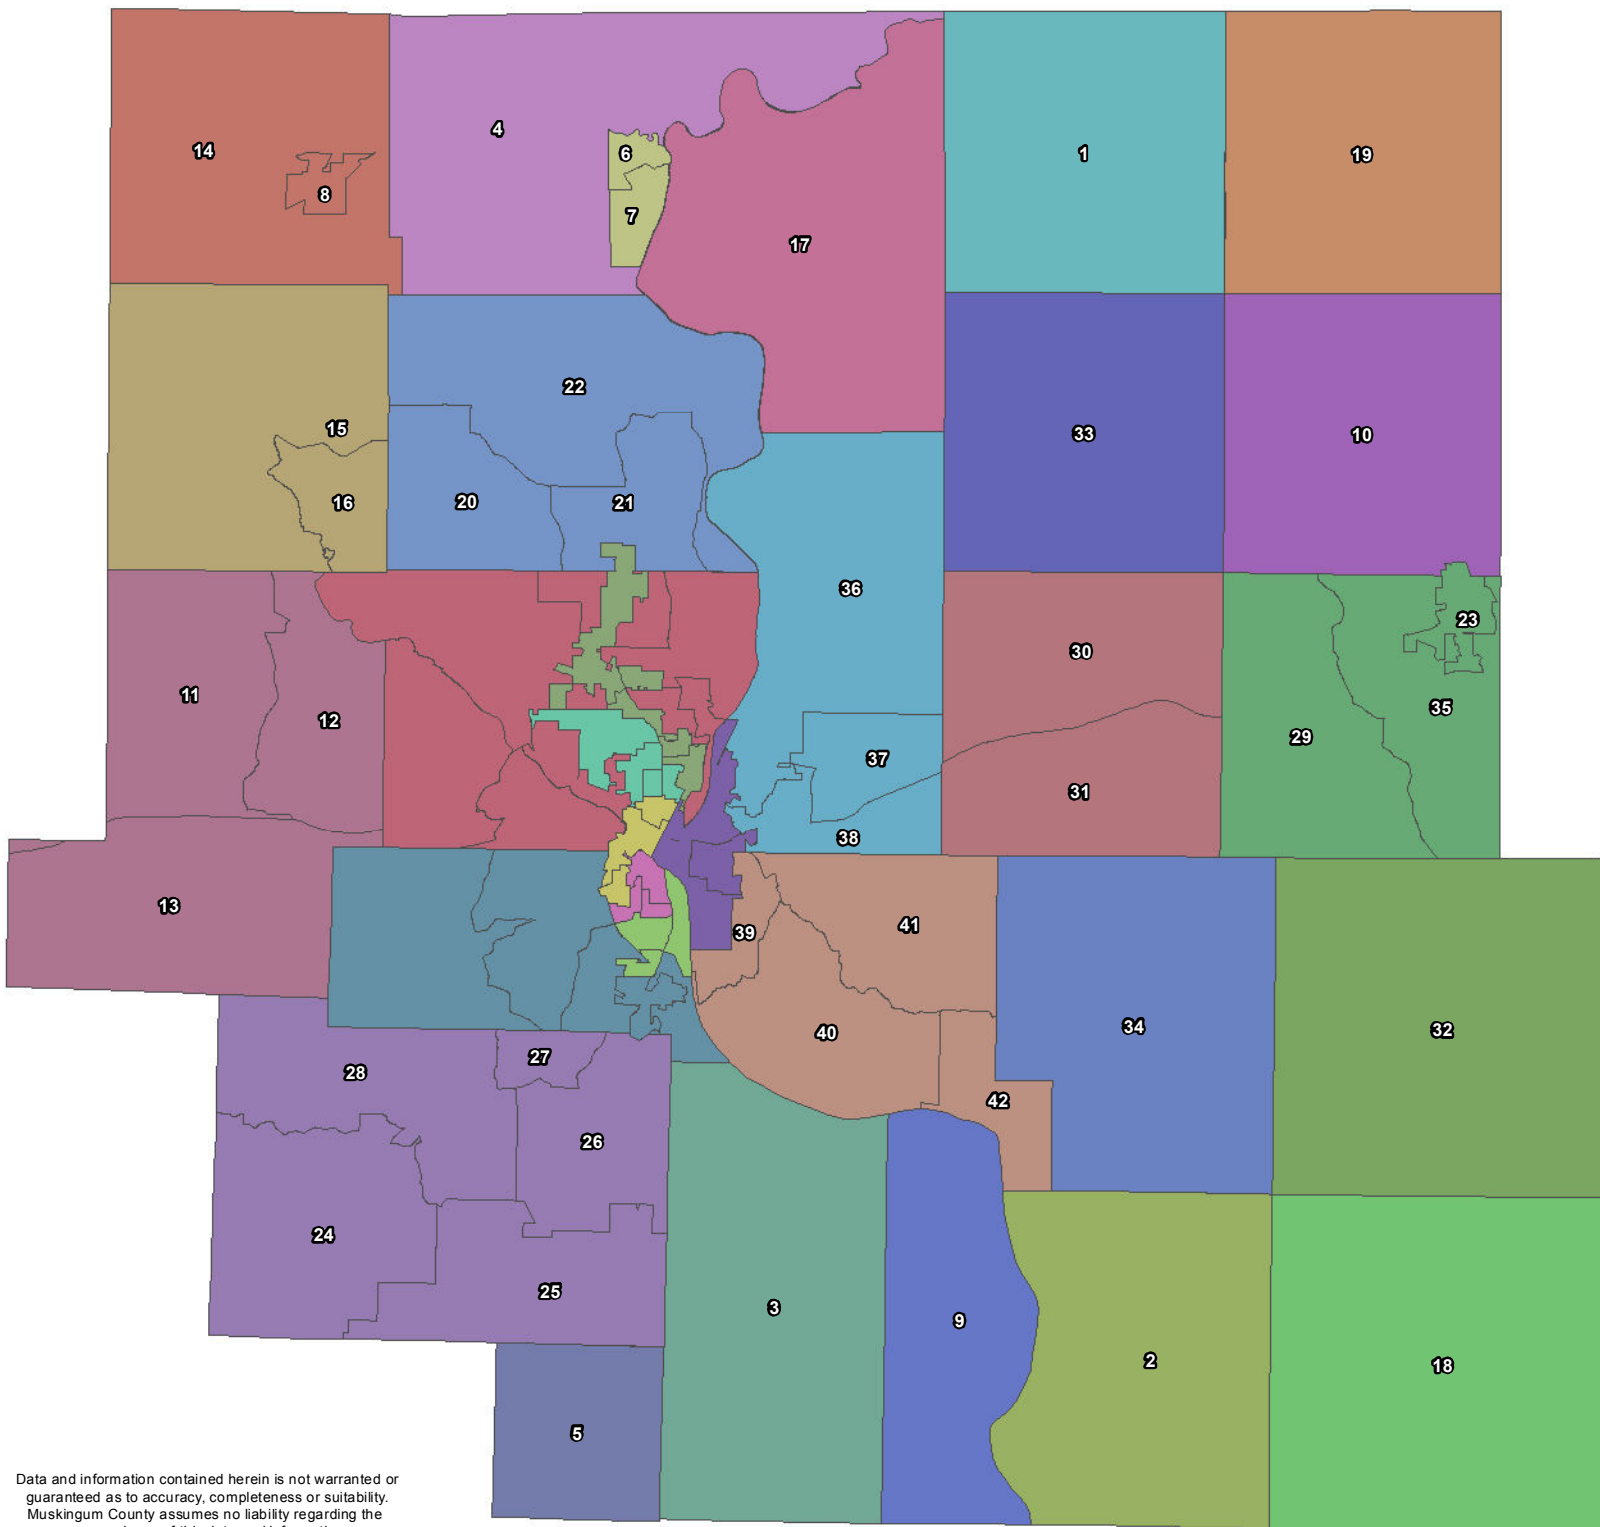

# PRECINCTS

Id	PRECINCT
1	ADAMS
2	BLUE ROCK
3	BRUSH CREEK
4	CASS
5	CLAY
6	DRESDEN NORTH
7	DRESDEN SOUTH
8	FRAZEYSBURG
9	HARRISON
10	HIGHLAND
11	HOPEWELL A
12	HOPEWELL B
13	HOPEWELL C
14	JACKSON
15	LICKING A
16	LICKING B
17	MADISON
18	MEIGS
19	MONROE
20	MUSKINGUM A
21	MUSKINGUM B
22	MUSKINGUM C
23	NEW CONCORD
24	NEWTON FULTONHAM
25	NEWTON IRONSPT
26	NEWTON MOXAHALA
27	NEWTON ROLLING PLAINS
28	NEWTON WHITE COTTAGE
29	NORWICH
30	PERRY NORTH
31	PERRY SOUTH
32	RICH HILL
33	SALEM
34	SALT CREEK
35	UNION UNION
36	WASHINGTON A
37	WASHINGTON B
38	WASHINGTON C
39	WAYNE A
40	WAYNE B
41	WAYNE C
42	WAYNE DUNCAN FALLS

B. T. STOTTSBERRY 9/7/2011

Muskingum County Auditor  
**Debra J. Nye**  
 Geographic Information Systems Department  
 401 Main Street, Zanesville, Ohio 43701

Data and information contained herein is not warranted or guaranteed as to accuracy, completeness or suitability. Muskingum County assumes no liability regarding the use or misuse of this data and information.