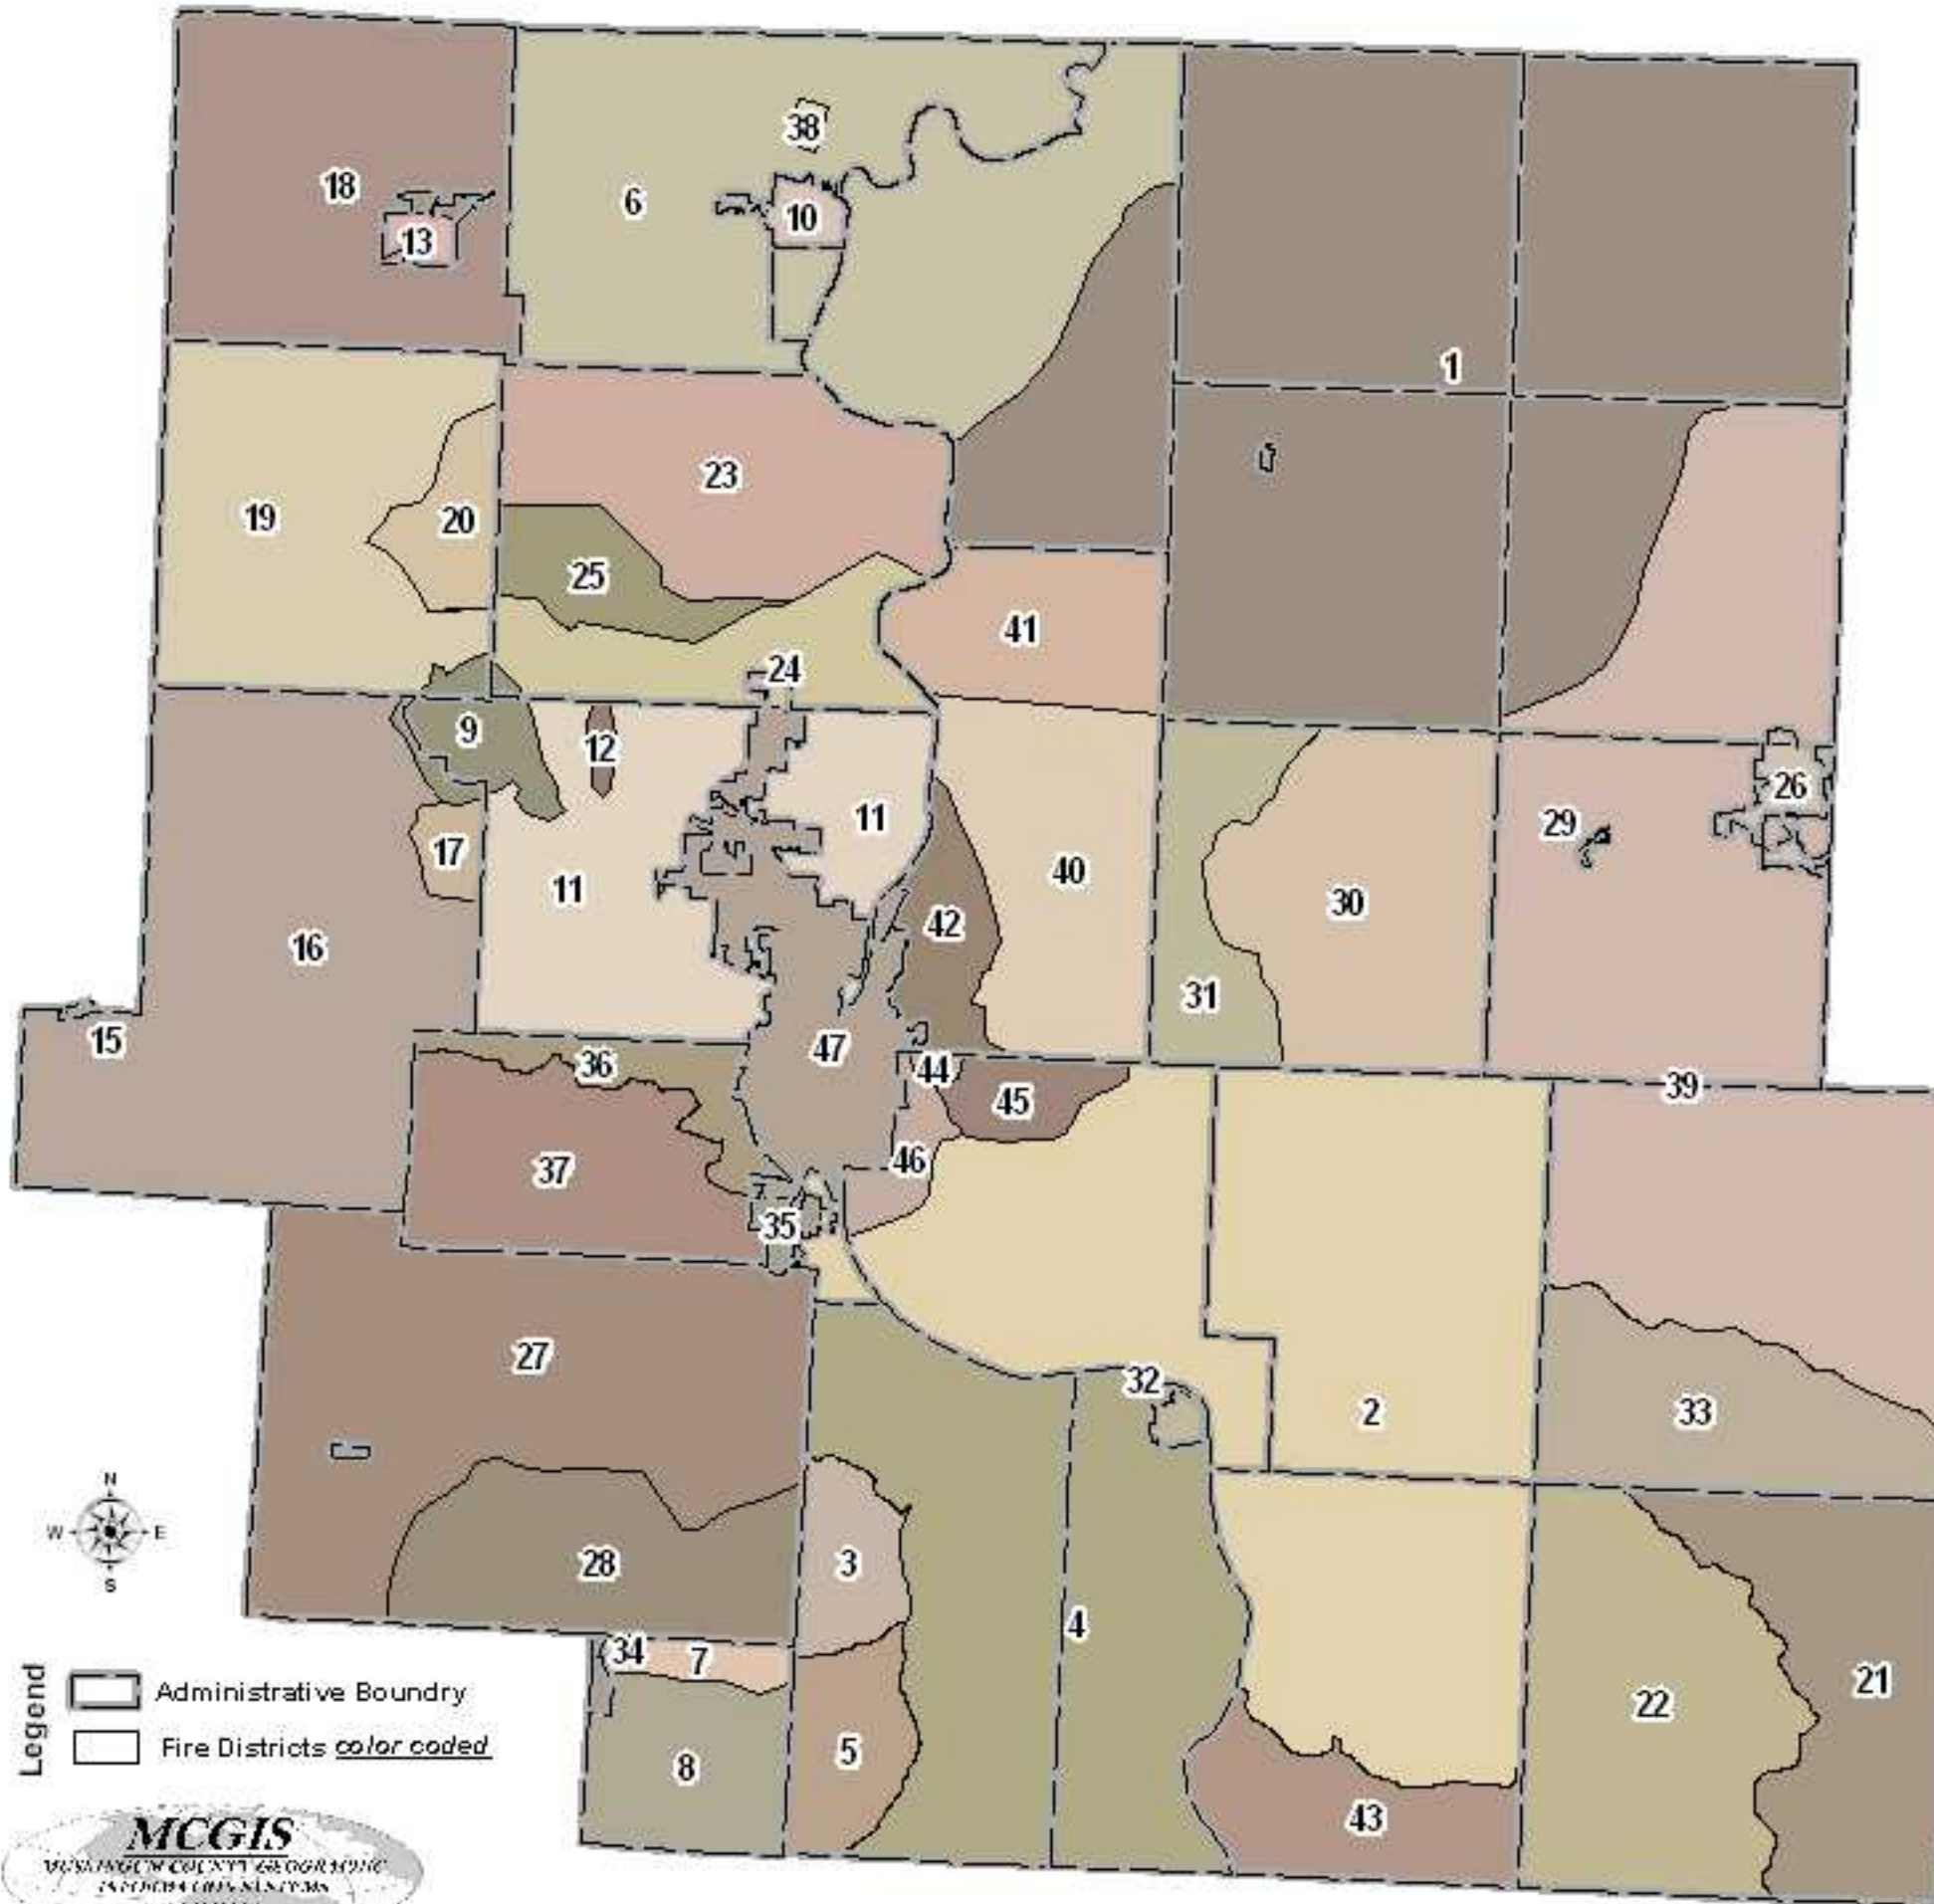

# Fire Districts of Muskingum County

Id	District
1	ADAMSVILLE
2	BLUE ROCK TWP
3	BRUSH CREEK TWP CW
4	BRUSH CREEK TWP E
5	BRUSH CREEK TWP S W
6	CASS TWP
7	CLAY TWP II
8	CLAY TWP S
9	DILLOH STATE PK
10	DRESDEN
11	FALLS TWP
12	FALLS TWP / MUSK
13	FRAZEYSBURG
14	FULTONHAMS
15	GRATIOT
16	HOPEWELL TWP
17	HOPEWELL TWP II E
18	JACKSON TWP
19	LICKING TWP
20	LICKING TWP E
21	MEIGS TWP
22	MEIGS TWP.W.
23	MUSKINGUM TWP
24	MUSKINGUM TWP S
25	MUSKINGUM TWP W
26	NEW CONCORD
27	HEWTON TWP II
28	HEWTON TWP S
29	NORWICH
30	PERRY TWP E
31	PERRY TWP W
32	PHILO
33	RICH HILL TWP S
34	ROSEVILLE
35	S ZANESVILLE
36	SPRINGFIELD TWP II
37	SPRINGFIELD TWP S
38	TRIHWAY
39	UNION TWP
40	WASHINGTON TWP
41	WASHINGTON TWP II E
42	WASHINGTON/ZANES
43	WAYNE / MM
44	WAYNE TWP C
45	WAYNE TWP II
46	WAYNE TWP S
47	ZANESVILLE