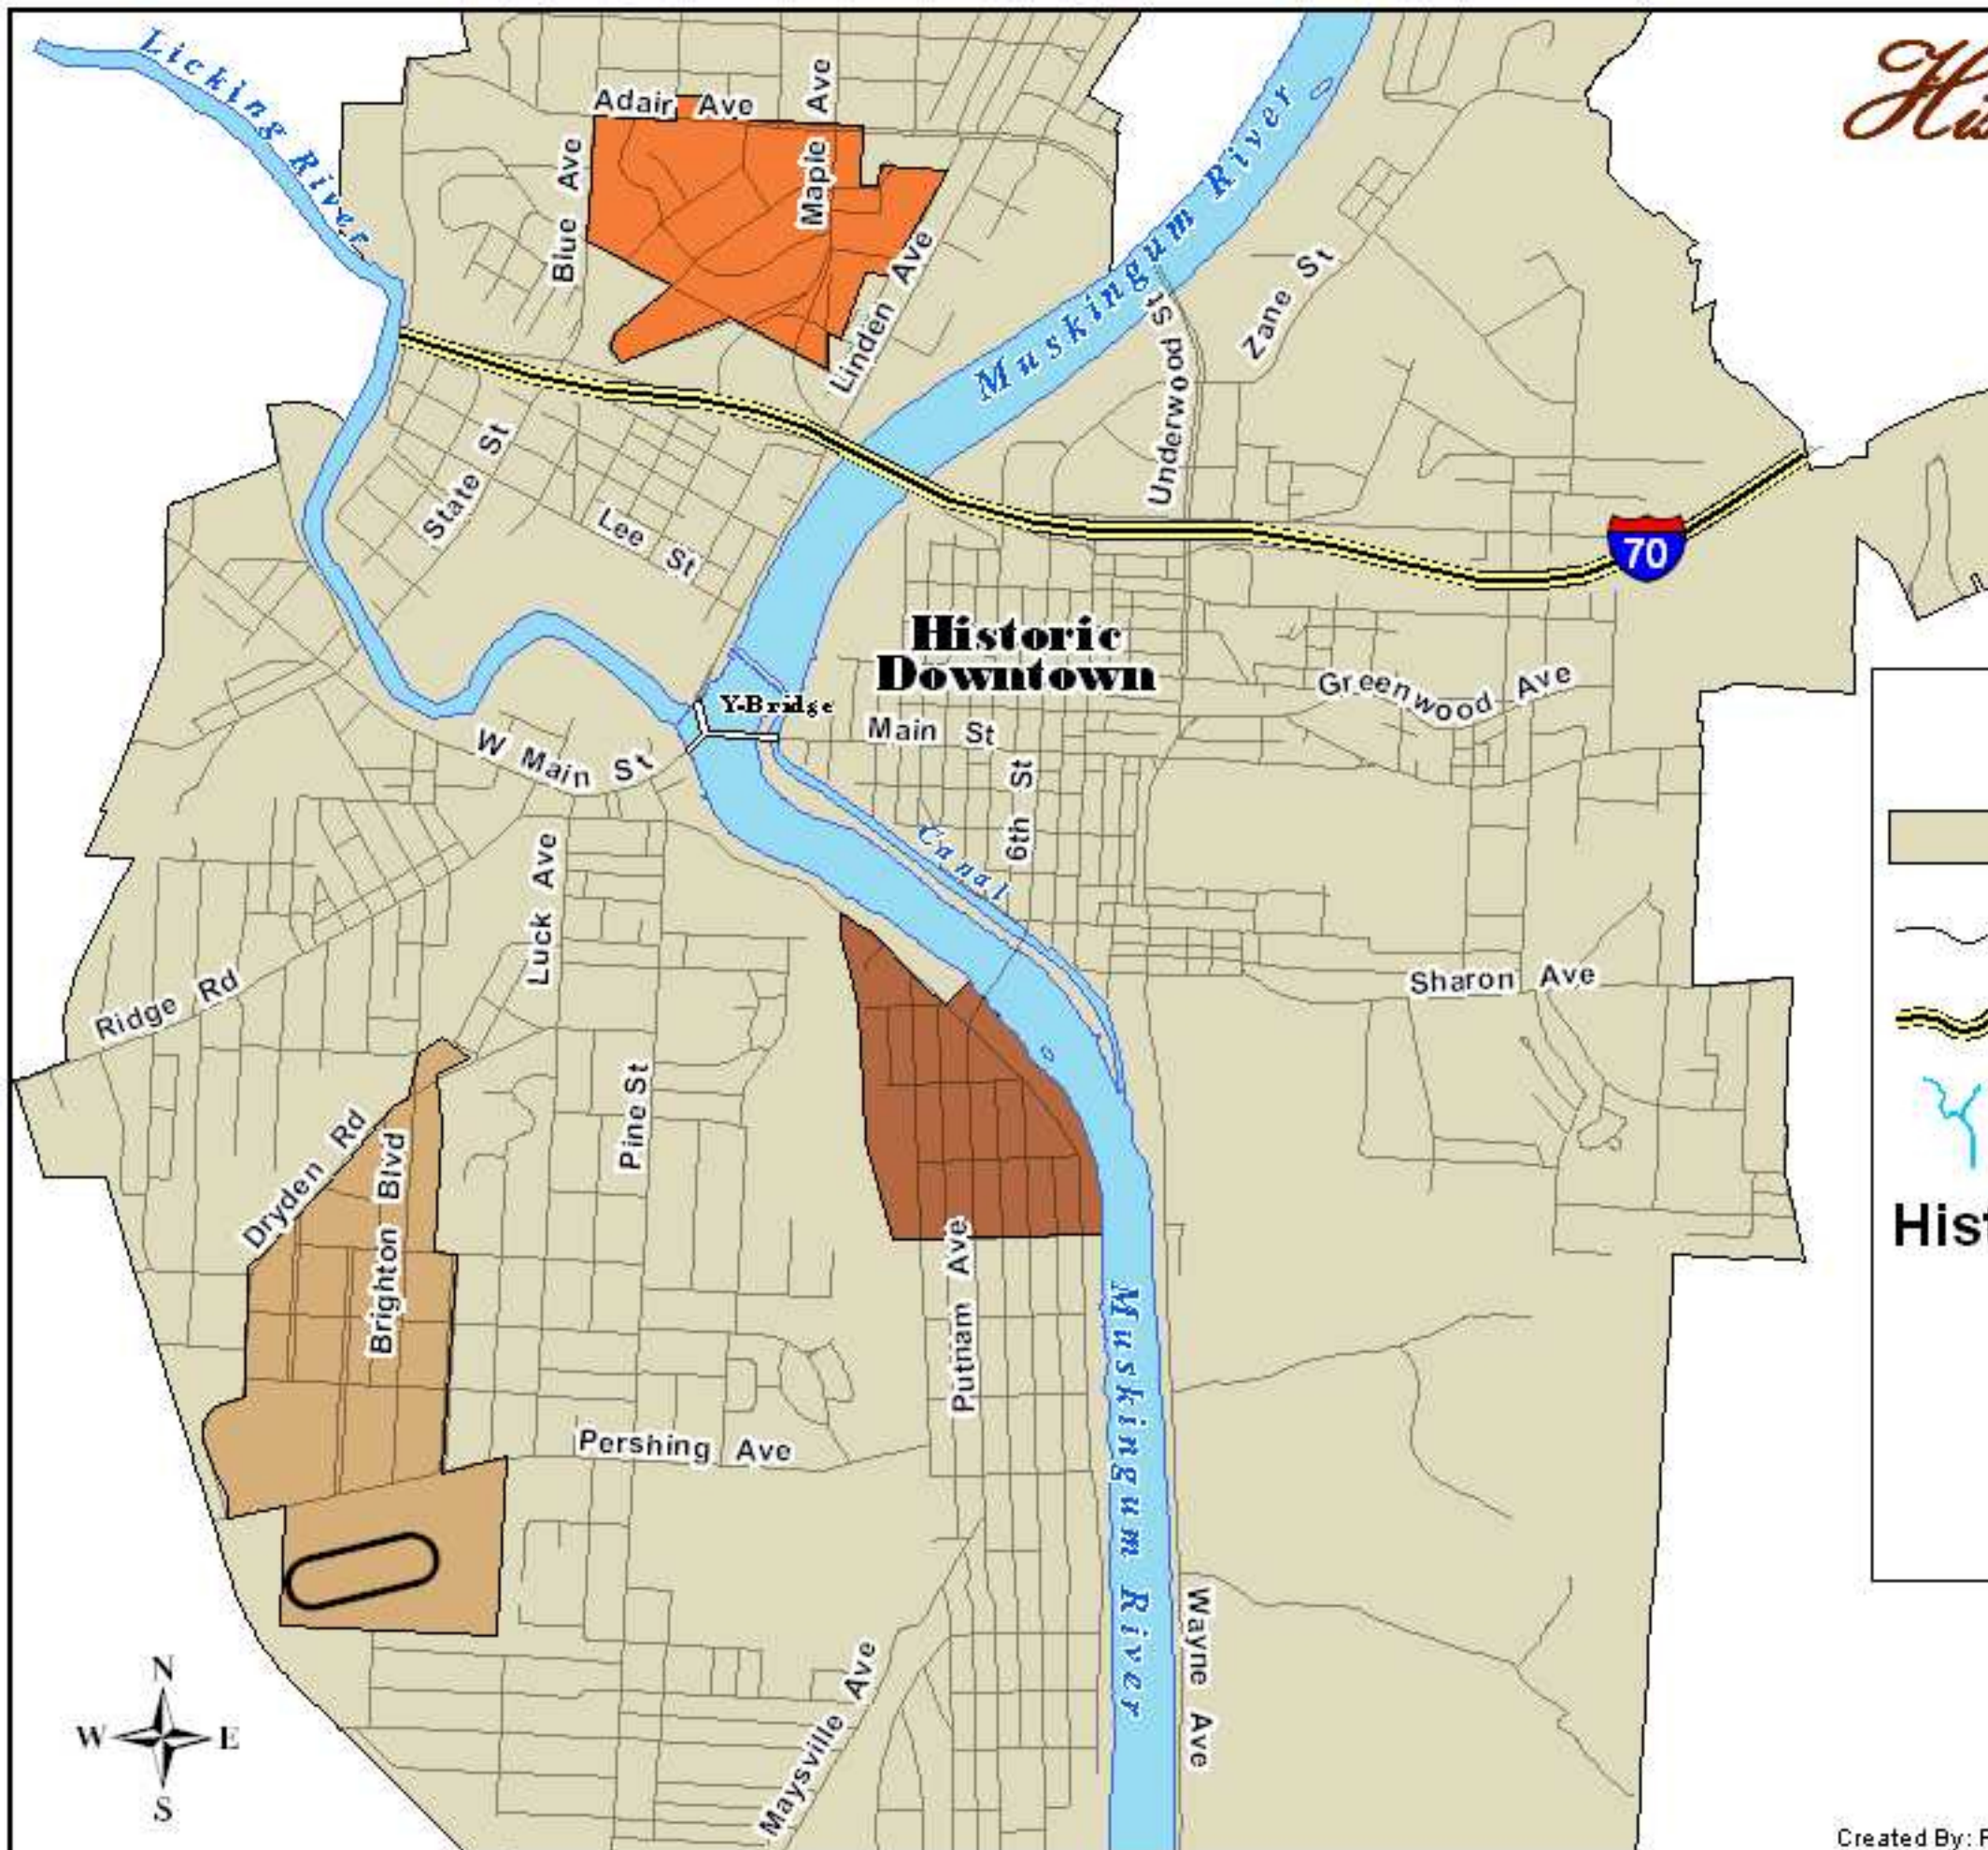

Historical Districts Of Zanesville

Legend

- Zanesville City Boundry
- Road / Alley Centerlines
- Interstate 70
- Rivers / Canal

Historical Districts

- McIntire Terrace
- Putnam
- Brighton