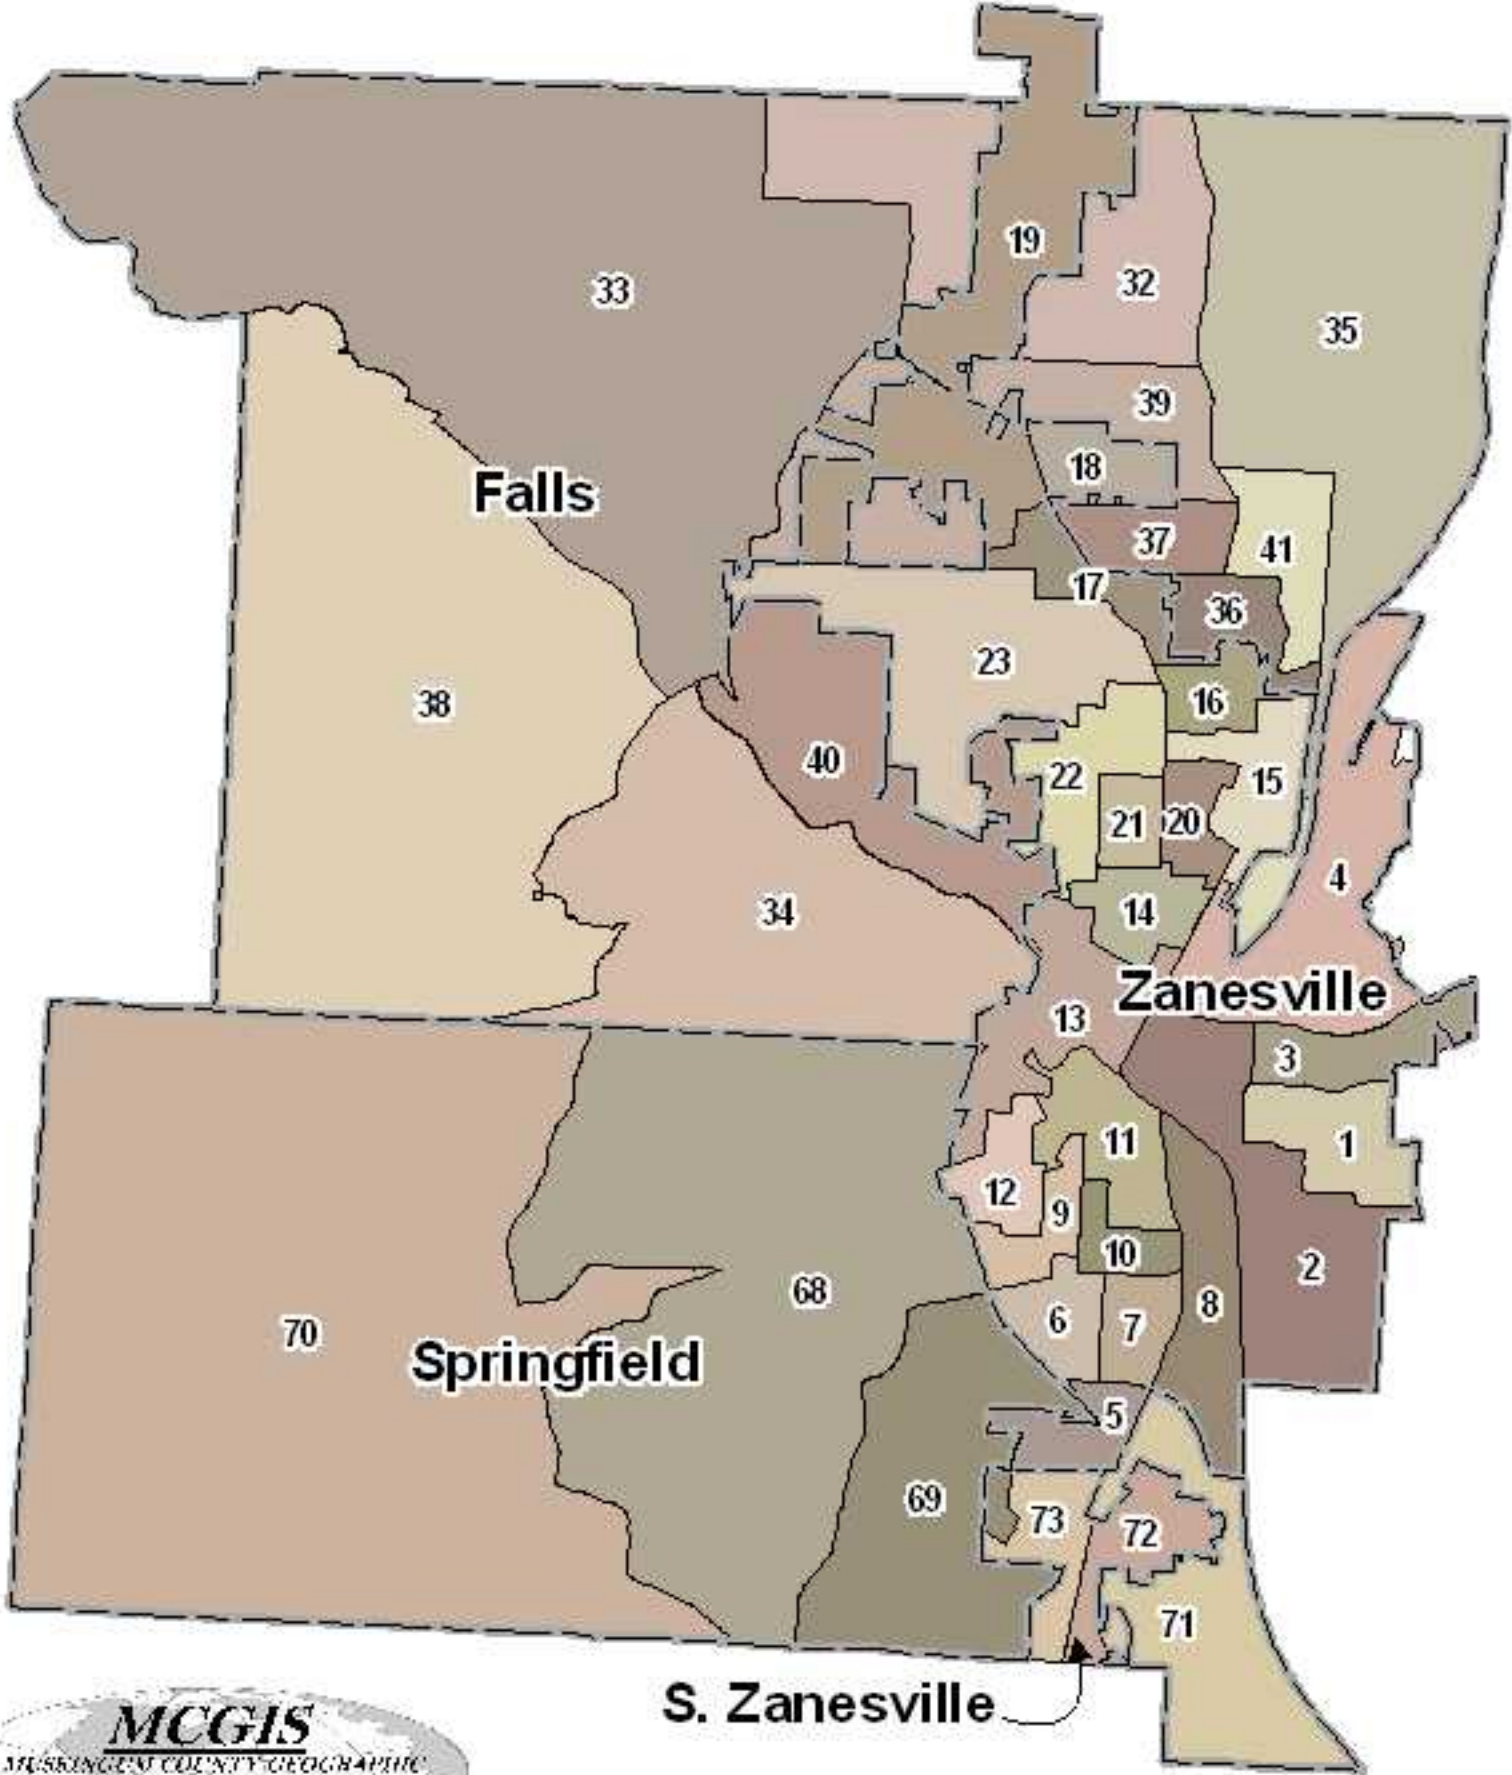

Precincts of Zanesville, Springfield Twp., and Falls Twp.

ID	PRECINCT
1	1A
2	1B
3	1C
4	1D
5	2A
6	2B
7	2C
8	2D
9	3A
10	3B
11	3C
12	4A
13	4B
14	4C
15	5A
16	5B
17	5C
18	5D
19	5E
20	6A
21	6B
22	6C
23	6D
32	FALLS A
33	FALLS B
34	FALLS C
35	FALLS D
36	FALLS E
37	FALLS F
38	FALLS G
39	FALLS H
40	FALLS I
41	FALLS J
68	SPRINGFIELD A
69	SPRINGFIELD B
70	SPRINGFIELD C
71	SPRINGFIELD D
72	SPRINGFIELD SOUTH ZANESVILLE EAST
73	SPRINGFIELD SOUTH ZANESVILLE WEST

Map By: P. Denbow

Legend
 Administrative Boundry
 Voting Precincts *color coded*