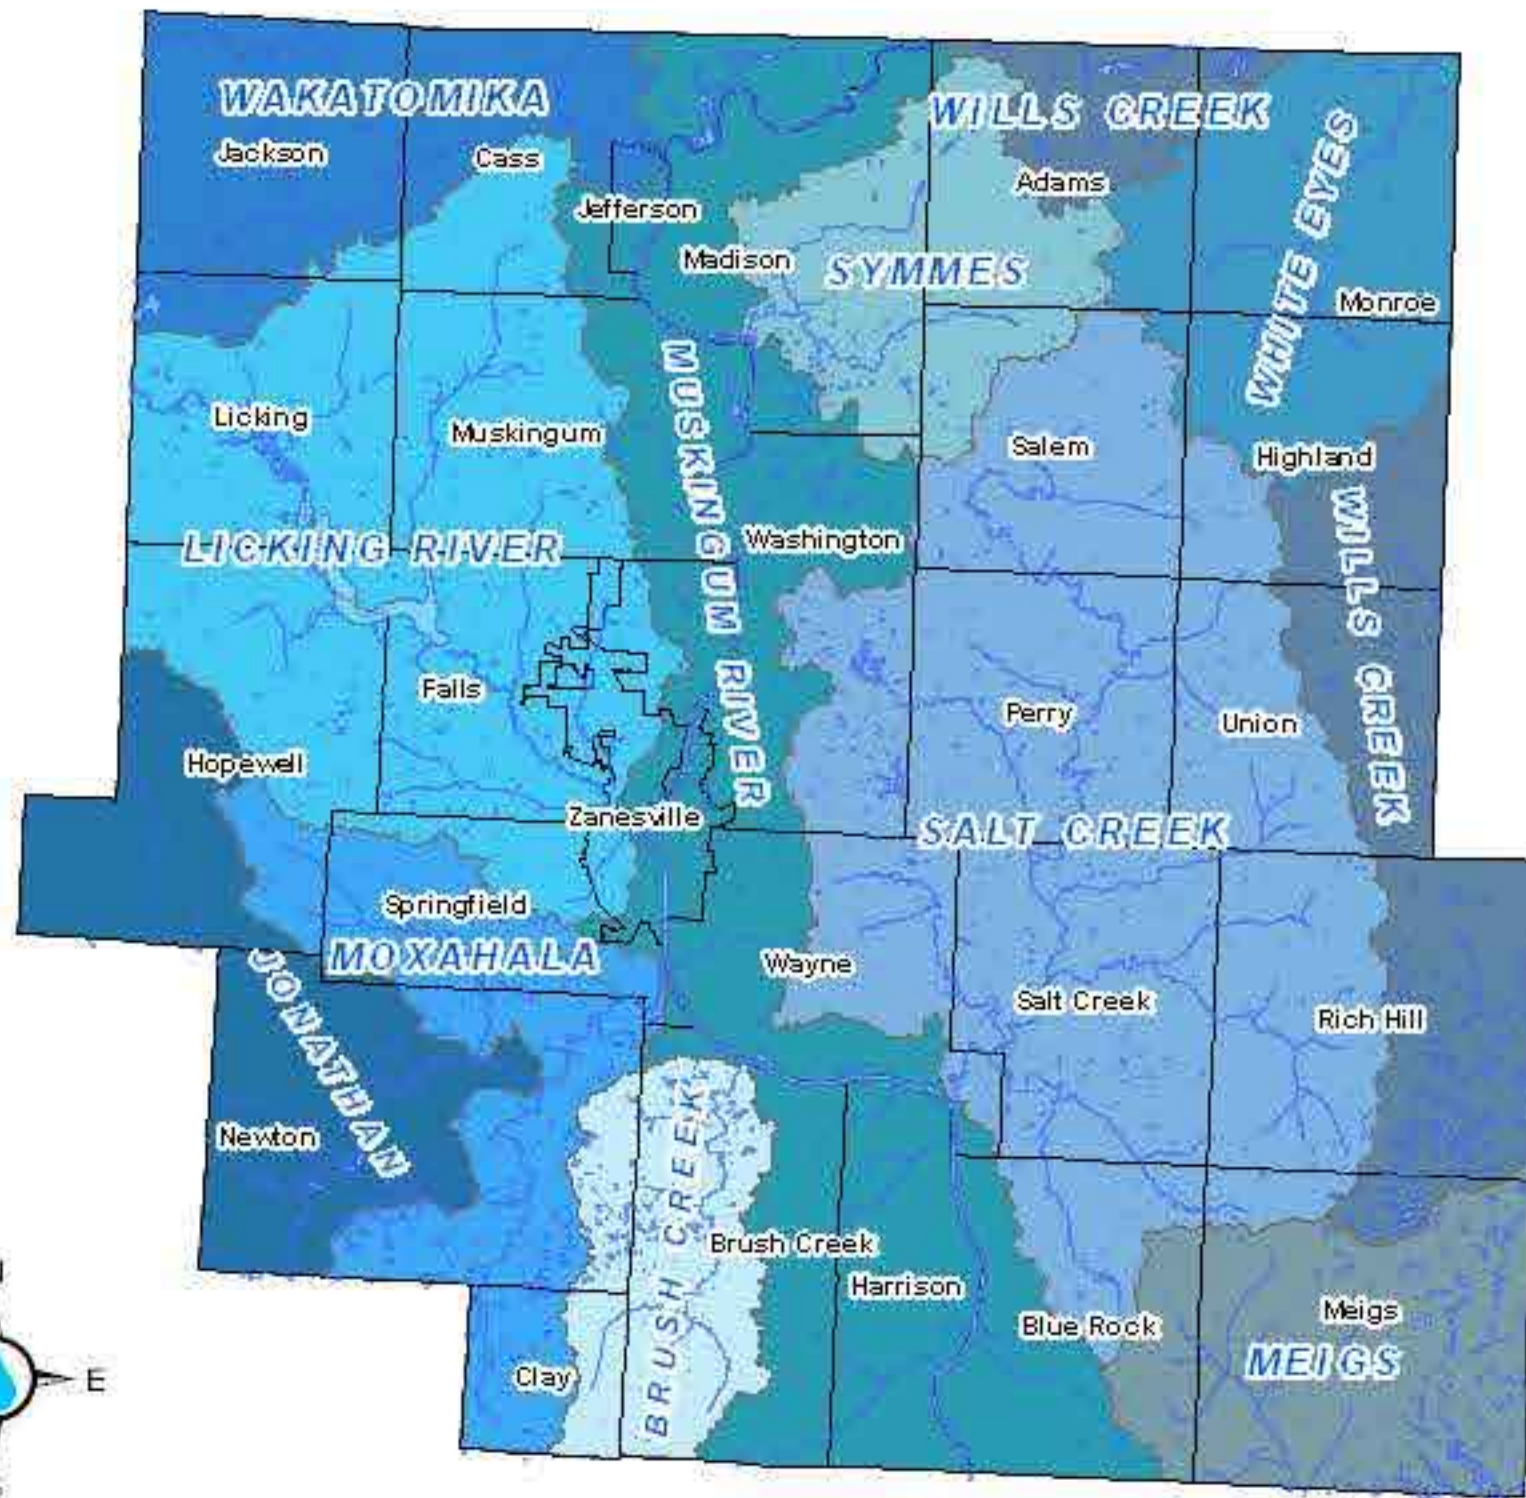

Major Watersheds of Muskingum County

Legend

Township / Municipality

Hydro

MAJOR WATERSHEDS

BRUSH CREEK

JONATHAN

LICKING RIVER

MEIGS

MOXAHALA

MUSKINGUM RIVER

SALT CREEK

SYMMES

WAKATOMIKA

WHITE EYES

WILLS CREEK